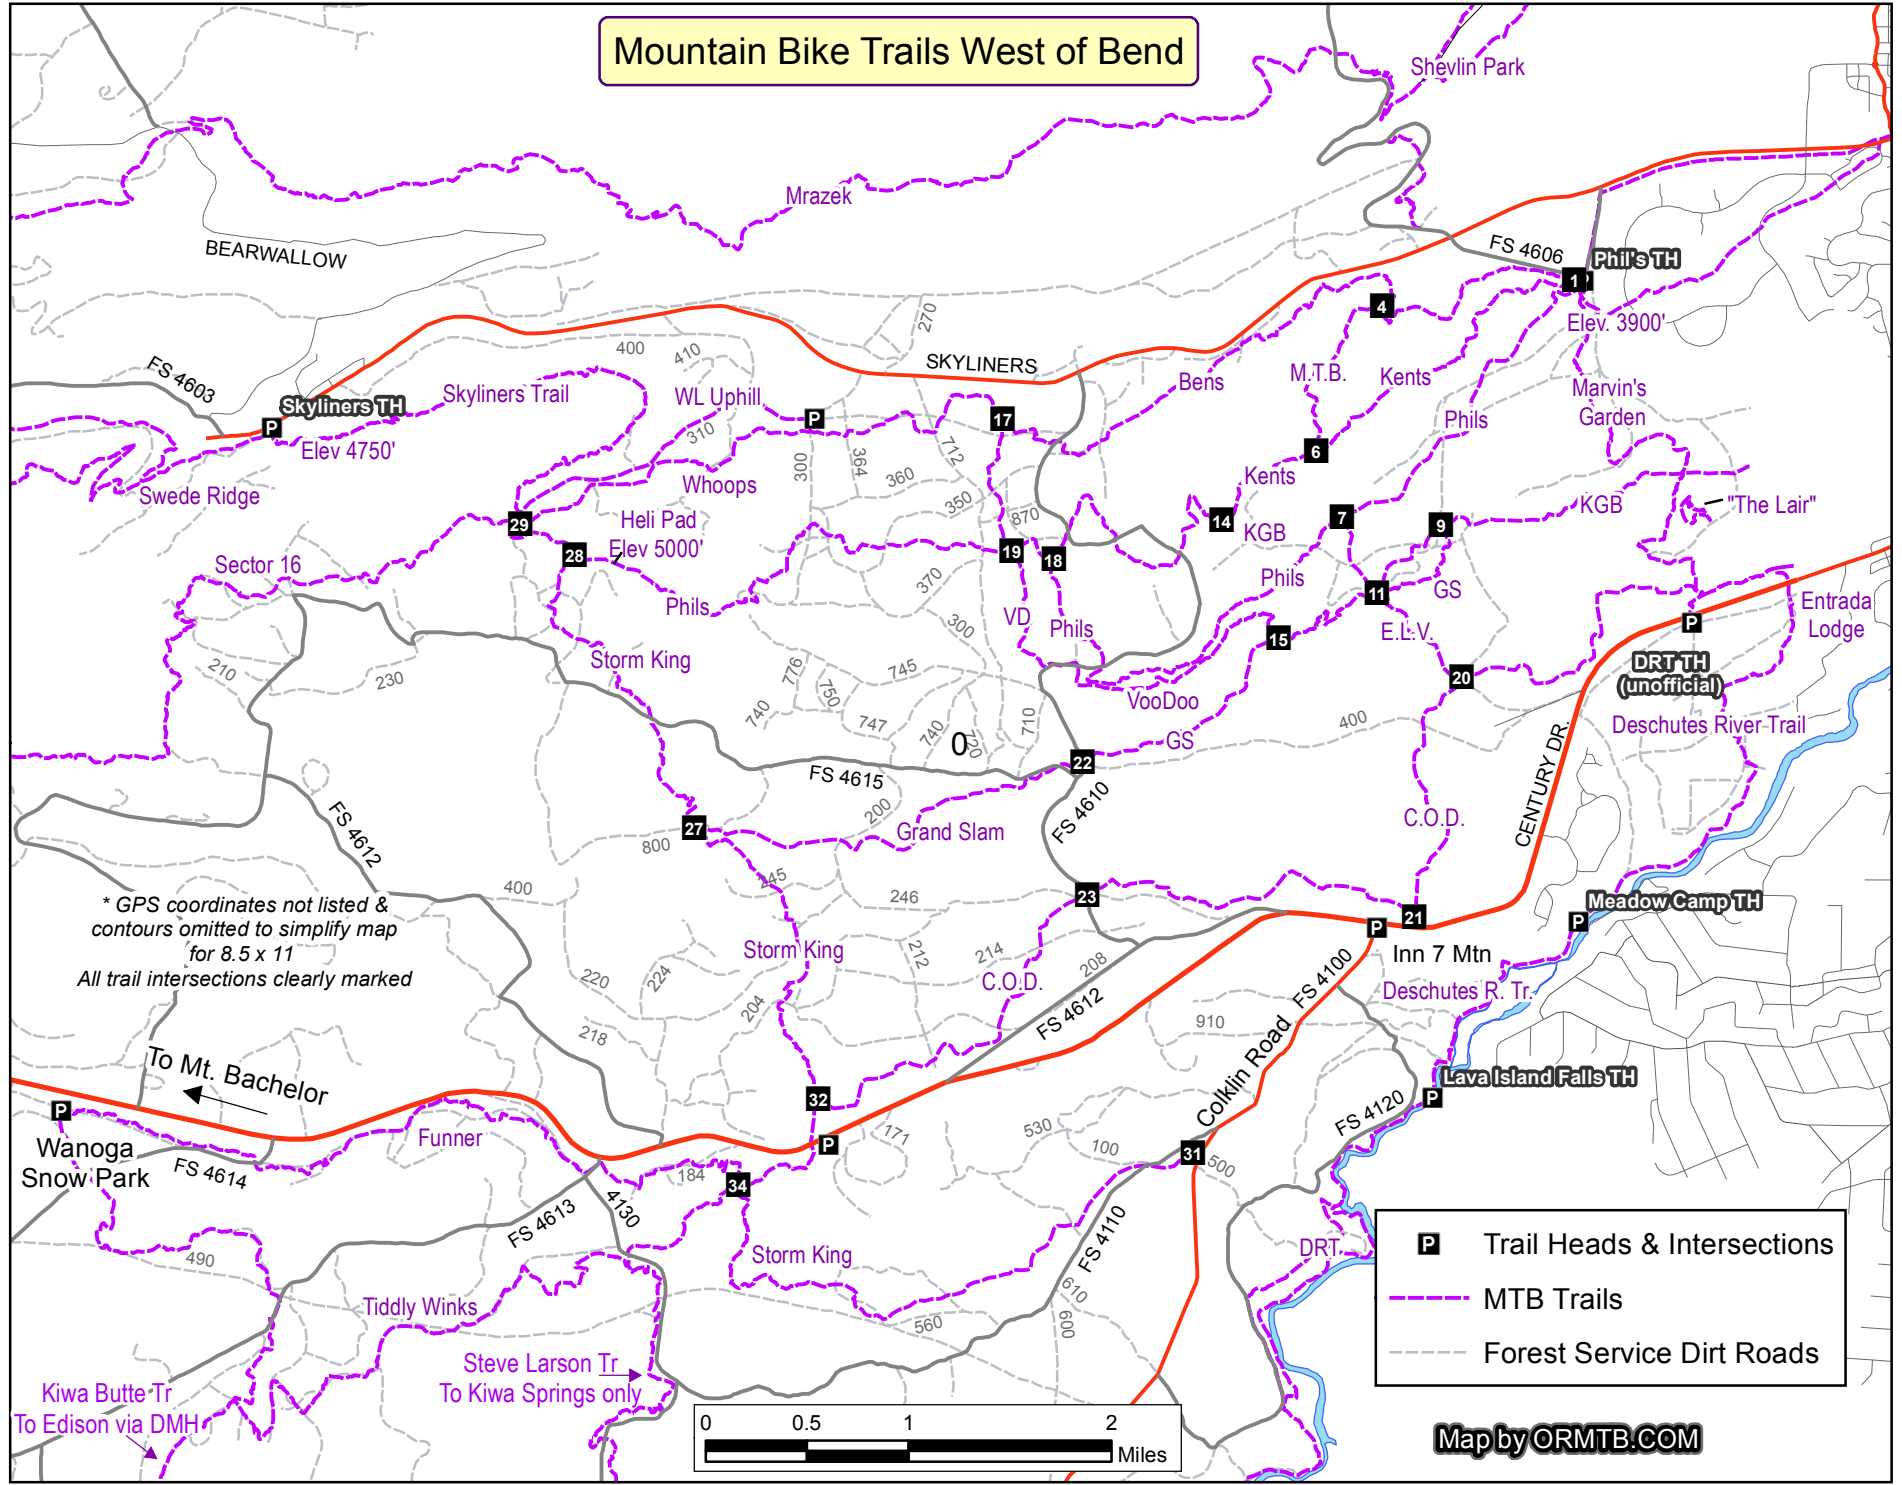

Mountain Bike Trails West of Bend

* GPS coordinates not listed & contours omitted to simplify map for 8.5 x 11
All trail intersections clearly marked

- P** Trail Heads & Intersections
- MTB Trails
- Forest Service Dirt Roads