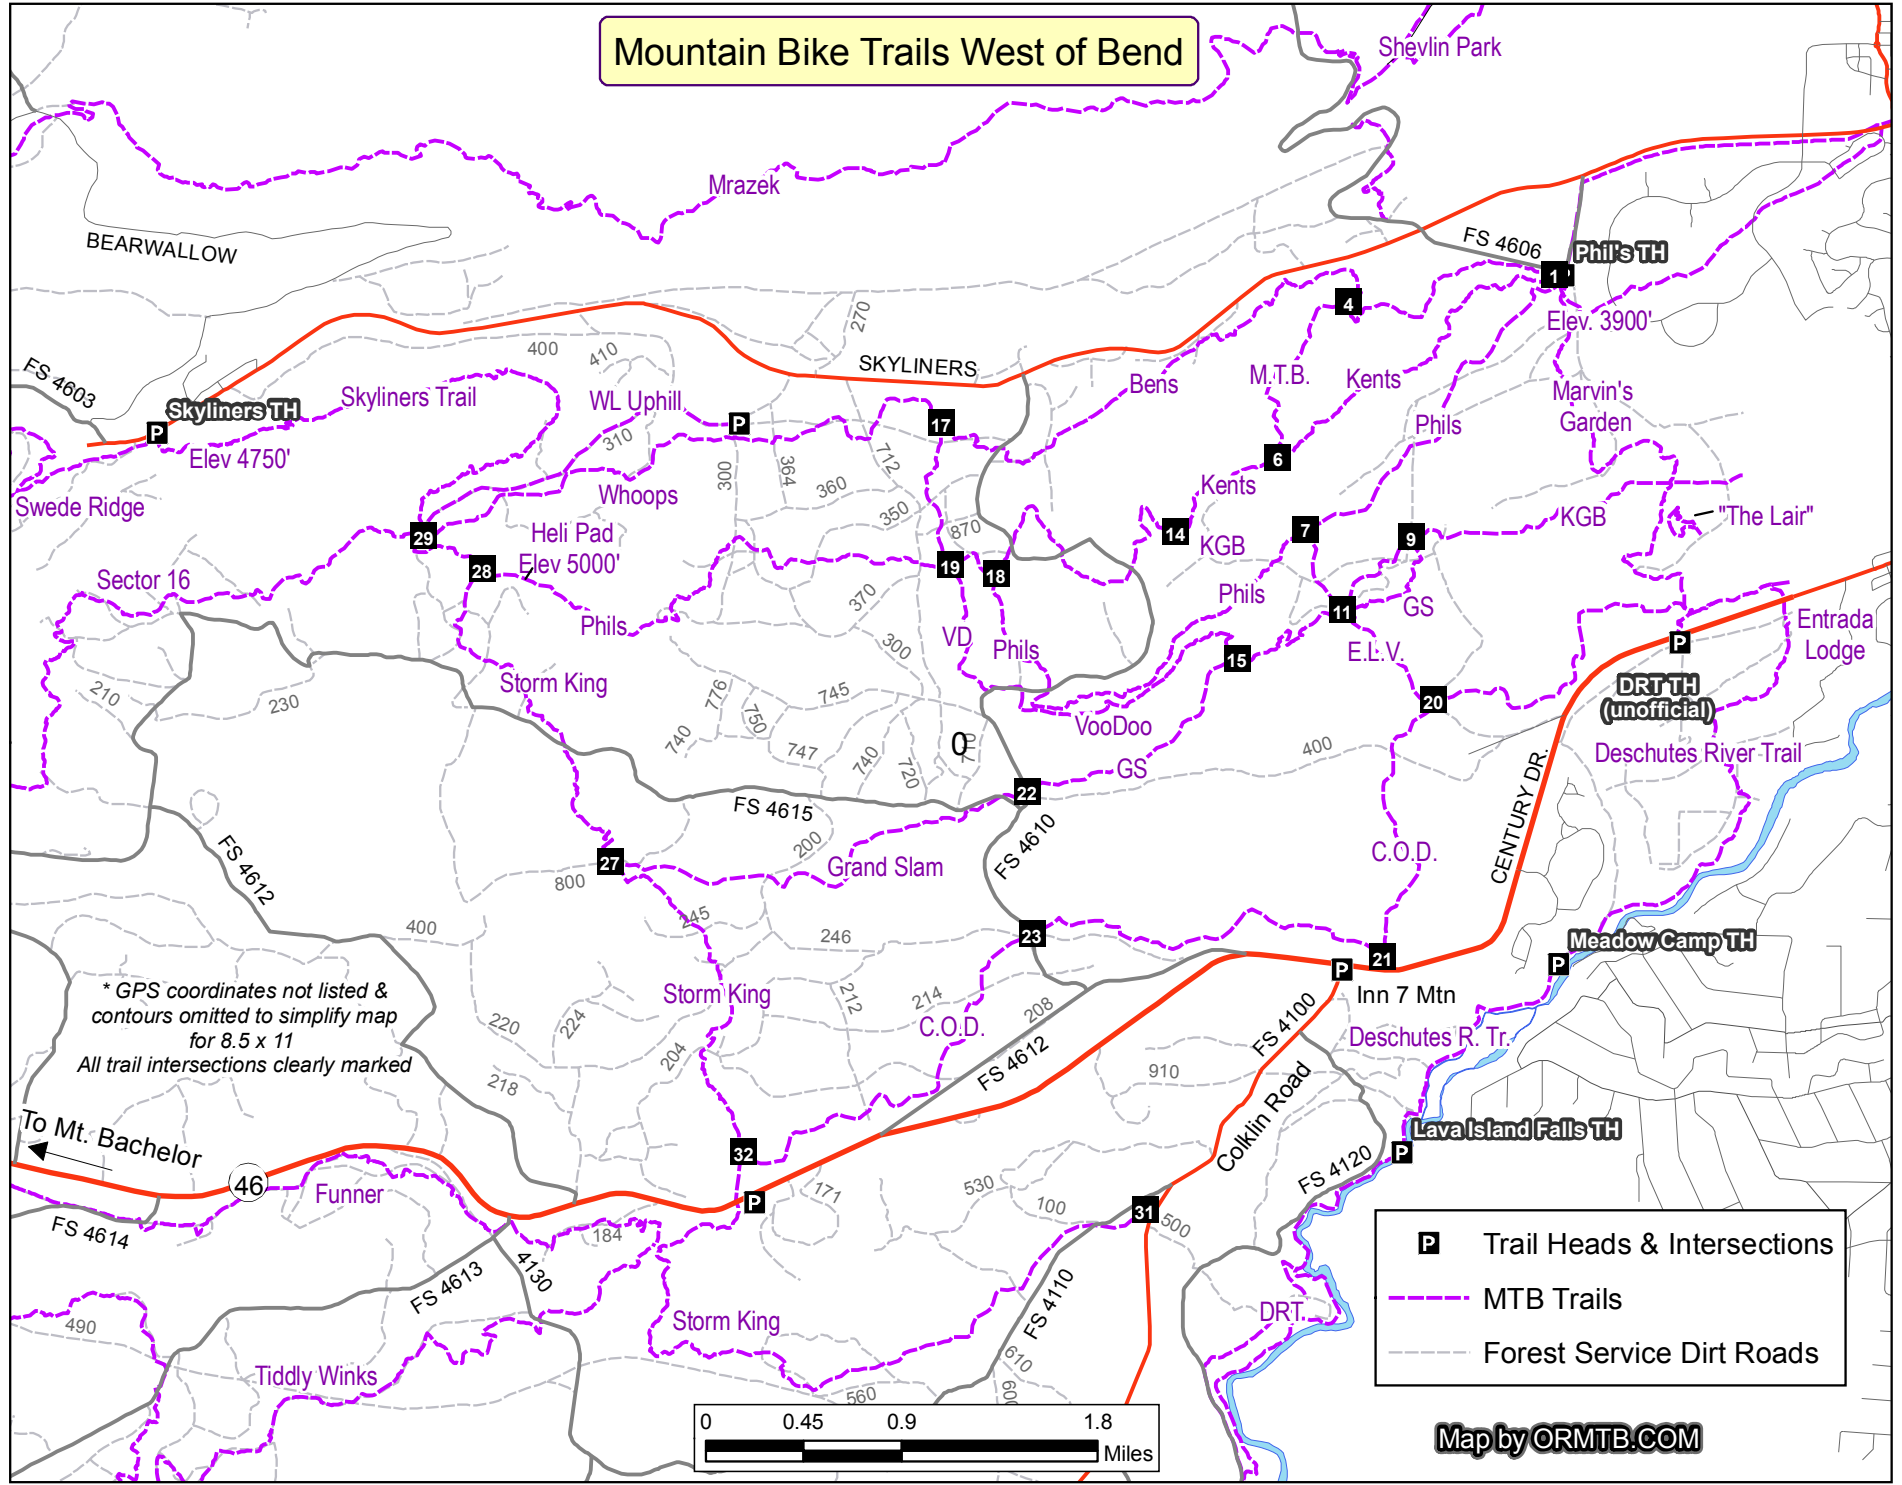

Mountain Bike Trails West of Bend

* GPS coordinates not listed & contours omitted to simplify map for 8.5 x 11
 All trail intersections clearly marked

- P** Trail Heads & Intersections
- MTB Trails
- Forest Service Dirt Roads

Map by **ORMTB.COM**